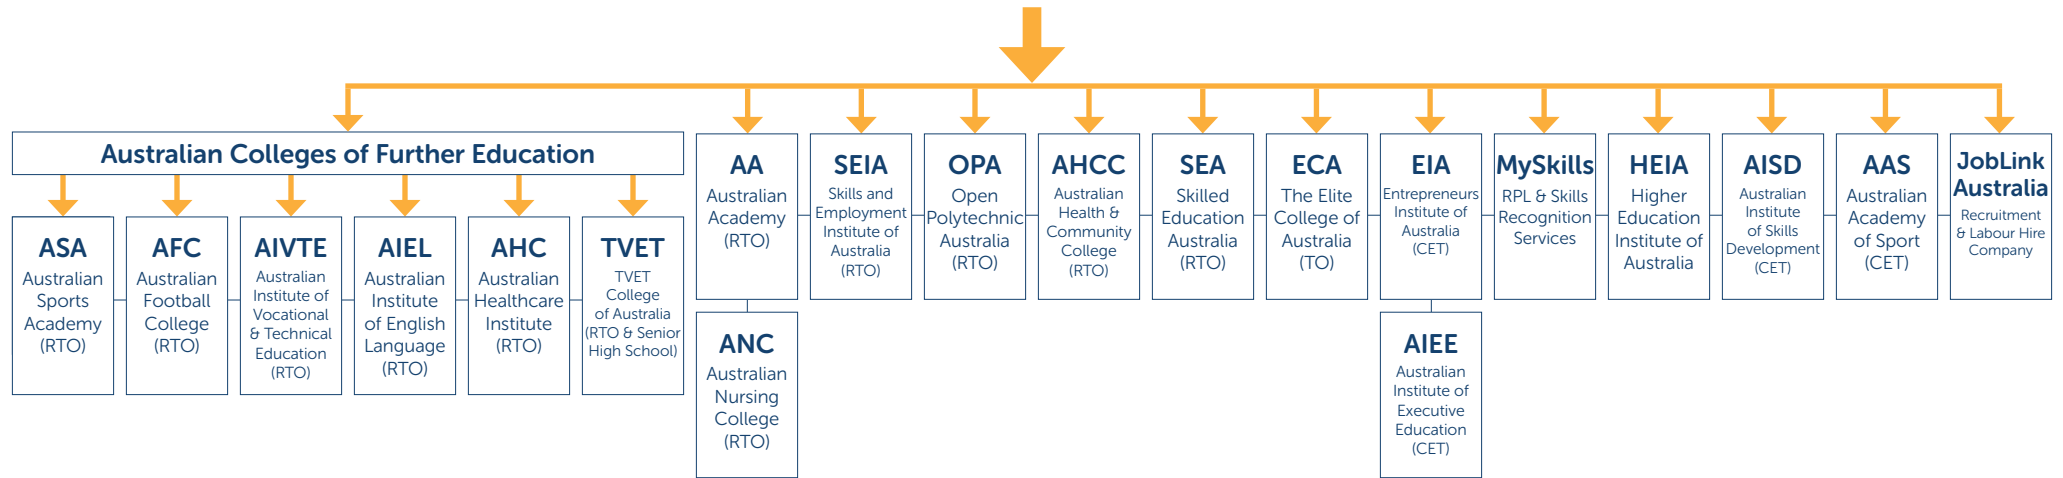

Vocational Education, Training and Employment Australia Limited

VETEA LIMITED HAS 21 SUBSIDIARIES AND 2 PARTNER ORGANISATIONS

DET

Direction Employment and Training Limited Group Training Organisation (GTO)
det.org.au